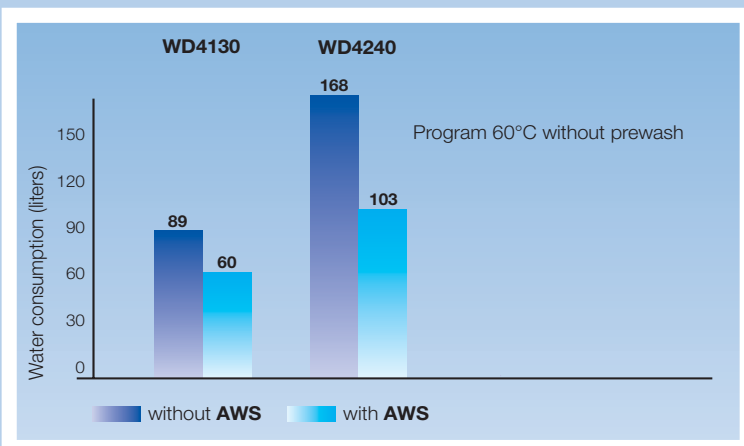

Designed for you

Two air intake alternatives are possible:

- Fresh air from outside - in this case the machine is pre-arranged to be connected to the inlet pipe (see illustration)
- Air from the room - in this case the air is forced to pass over the drum. The air is pre-heated, thus saving energy

Increased efficiency

The fan speed can be adjusted in order to fit with the exhaust duct length thus facilitating installing operations. In addition, thanks to the air flow optimisation, the drying efficiency is increased.